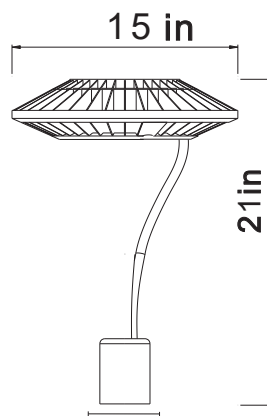

SPECIFICATION FEATURE:

30W - 50W

70W - 100W

REPLACES HID/MH 70W-100W

PHOTO CELL OPTION

**GREAT FOR APARTMENT COMPLEX, GARDENS,
AND OTHER OUTDOOR SPACES**

FITS ON A 2 3/8 INCH OR 3 INCH TENON

INPUT VOLTAGE	110-277VAC	INPUT VOLTAGE	110-277VAC
CRI	> 70	CRI	> 70
LUMEN PER WATT	> 130 LM/W	LUMEN PER WATT	> 130 LM/W
AVAILABLE CCT	4000K,5000K	AVAILABLE CCT	4000K,5000K
LIFE SPAN	50,000 HOURS	LIFE SPAN	50,000 HOURS
OPERATION TYPE	- 22F - 122F	OPERATION TYPE	- 22F - 122F
LUMEN	30W - 3,900 LUMEN 50W - 6,500 LUMEN	LUMEN	70W - 9,100 LUMEN 100W - 13,000 LUMEN
MOUNTING OPTIONS	POLE MOUNT	MOUNTING OPTIONS	POLE MOUNT

ORDERING OPTIONS:
30W - 50W
LEDPST 30W 50K

LEDPST	30W	50K	[BLANK]	[BLANK]	[BLANK]
SERIES LEDPST	RATED WATTAGE 30W 30 WATT 50W 50 WATT	COLOR TEMP 40K 4000 KELVIN 50K 5000 KELVIN 57K 5700 KELVIN	INPUT VOLTAGE BLANK 110 - 277 VAC	OPTIONS BLANK -NO PHOTOCELL PC -PHOTOCELL	FINISHING BLANK BLACK

70W - 100W
LEDPST 100W 50K

LEDPST	70W	50K	[BLANK]	[BLANK]	[BLANK]
SERIES LEDPST	RATED WATTAGE 70W 70 WATT 100W 100 WATT	COLOR TEMP 40K 4000 KELVIN 50K 5000 KELVIN 57K 5700 KELVIN	INPUT VOLTAGE BLANK 110 - 277 VAC	OPTIONS BLANK -NO PHOTOCELL PC PHOTOCELL	FINISHING BLANK BLACK

DIMENSIONS:

2 3/8" or 3" Tenons

PHOTOMETRICS: