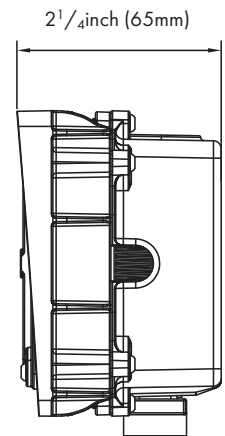

Fixture Type:

Project Name:

Location:

Date:

Features

- Small LED flood light with 7H*6V NEMA distributions
- Rugged die-cast aluminum housing
- Vented housing separated LEDs module from driver, maximizing fixture lifespan and performance
- Door frame seals to housing with a continuous extruded silicone gasket
- Knuckle or trunnion mount option
- Compatible with photocell

Dimension

Product Performance Standard

Size	4" L X 6" W X 2 1/4" H	Power Factor	90%
Weight	2 lb	LED Lifespan	50,000 Hrs
IP Rate	IP65	Dimmable	Non Dimmable
Color Temp	4000K-5000K	NEMA Type	7H*6V
CRI	70	Warranty	5 Years
Input Voltage	120-277V	Ambient Operation Temperature	-40C° (-40°F) ~40C° (104°F)

Ordering Guide

Example: LEDSFL 15W 40K

Fixture Type	Wattage	Color Temp.	Voltage	Finish	Mounting	Optional Accessories
LEDSFL	15W 27W	40K=4000K 50K=5000K	Blank = 120-277V	Blank = Dark Bronzed BK = Black WH = White	TM = Trunnion KN = Knuckle	Blank = No Accessories PC = Photocell (-WPPC)