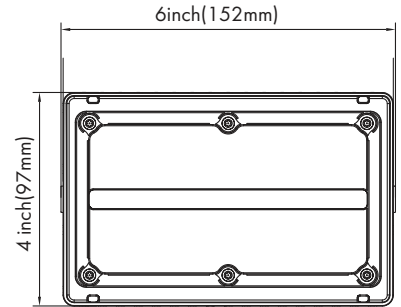

Fixture Type:

Project Name:

Location:

Date:

Features

- Small LED flood light with 7H*6V NEMA distributions
- Rugged die-cast aluminum housing
- Vented housing separated LEDs module from driver, maximizing fixture lifespan and performance
- Door frame seals to housing with a continuous extruded silicone gasket
- Knuckle or trunnion mount option
- Compatible with photocell

Dimension

Product Performance Standard

Size	4" L X 6" W X 2 1/4" H	Power Factor	90%
Weight	2 lb	LED Lifespan	50,000 Hrs
IP Rate	IP65	Dimmable	Non Dimmable
Color Temp	4000K-5000K	NEMA Type	7H*6V
CRI	70	Warranty	5 Years
Input Voltage	120-277V	Ambient Operation Temperature	-40C° (-40°F) ~40C° (104°F)

Ordering Guide

Example: LEDSFL 15W 40K

Fixture Type	Wattage	Color Temp.	Voltage	Finish	Mounting	Optional Accessories
LEDSFL	15W 27W	40K=4000K 50K=5000K	Blank = 120-277V	Blank = Dark Bronzed BK = Black WH = White	TM = Trunnion KN = Knuckle	Blank = No Accessories PC = Photocell (-WPPC)