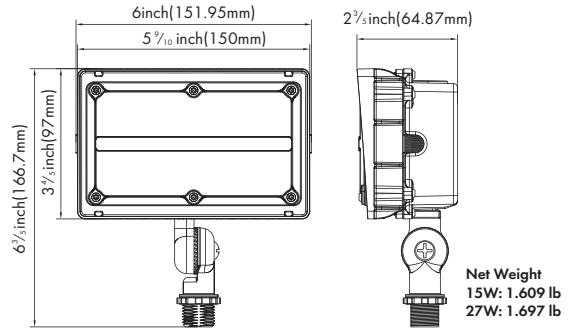

Dimension

Product Performance Standard

Size	4" L X 6" W X 2 1/4" H	Power Factor	90%
Weight	2 lb	LED Lifespan	50,000 Hrs
IP Rate	IP65	Dimmable	Non Dimmable
Color Temp	4000K-5000K	NEMA Type	7H*6V
CRI	70	Warranty	5 Years
Input Voltage	120-277V	Ambient Operation Temperature	-40C° (-40°F) ~40C° (104°F)

-SKU: WPPC

-Internal photocell is field installed or pre-installed by request.

For the accessories detail, please visit www.lironlighting.com/add-on-accessories

Mounting Options

Knuckle Mount

-SKU: KN

Trunnion Mount