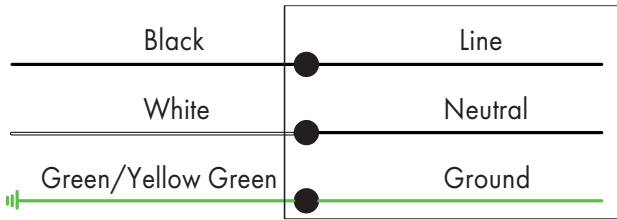

Fixture Type:
Project Name:
Location:
Date:

Wiring Diagram

CORD/ SUPPLY WIRING

LUMINAIRE

Scan the QR code or visit www.lironlighting.com/product/ledsfl for the complete luminaire installation guide.

Note: