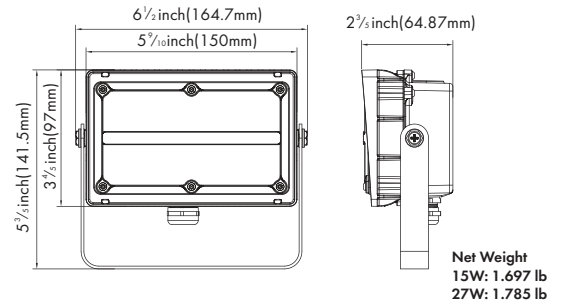

Fixture Type:

Project Name:

Location:

Date:

Product Information

4000K			5000K	
WATTAGE	LUMEN	EFFICACY	LUMEN	EFFICACY
15W	2000lm	133lm/W	2100lm	134lm/W
27W	3600lm	133lm/W	3700lm	134lm/W

Optional Accessories

Internal Photocell

-SKU: WPPC

-Internal photocell is field installed or pre-installed by request.

For the accessories detail, please visit www.lironlighting.com/add-on-accessories

Mounting Options

Knuckle Mount

-SKU: KN

Trunnion Mount

-SKU: TM