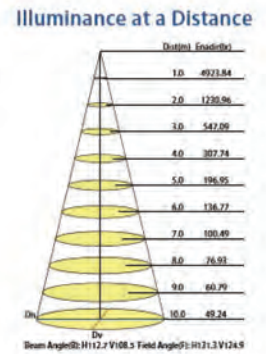

DIMENSIONS:

70W - 110W

200W

PHOTOMETRIC:

70W

110W

200W

INSTALLATION: