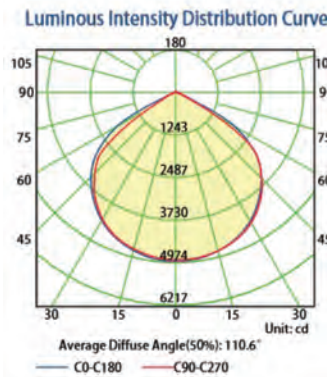

DIMENSIONS:

70W - 110W

200W

PHOTOMETRIC:

70W

110W

200W

INSTALLATION: