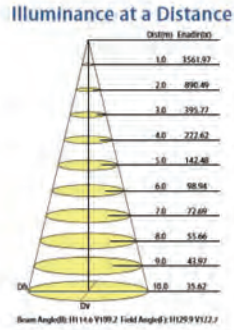

DIMENSIONS:

70W - 110W

200W

PHOTOMETRIC:

70W

110W

200W

INSTALLATION: