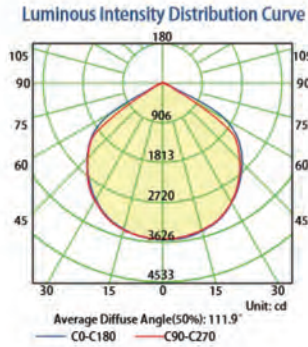

EXAMPLE : LEDFL 200W 50K 277V -SP

200W

LEDFL	200W	50K	277V	-[BLANK]	-SP	-[BLANK]
SERIES LEDFL	RATED WATTAGE 200W 200 WATT	COLOR TEMP 40K 4000KELVIN 50K 5000KELVIN	INPUT VOLTAGE BLANK 110 - 277 VAC HV -480VAC	FINISHING BLANK DARK BRONZE WH WHITE	MOUNTING -SP -SLIPFITTER MOUNTING -TM -TRUNNION MOUNTING	OPTIONS BLANK -NO PHOTOCELL -PC -TWIST LOCK PHOTOCELL

DIMENSIONS:

70W - 110W

200W

PHOTOMETRIC:

70W

110W

200W

INSTALLATION: