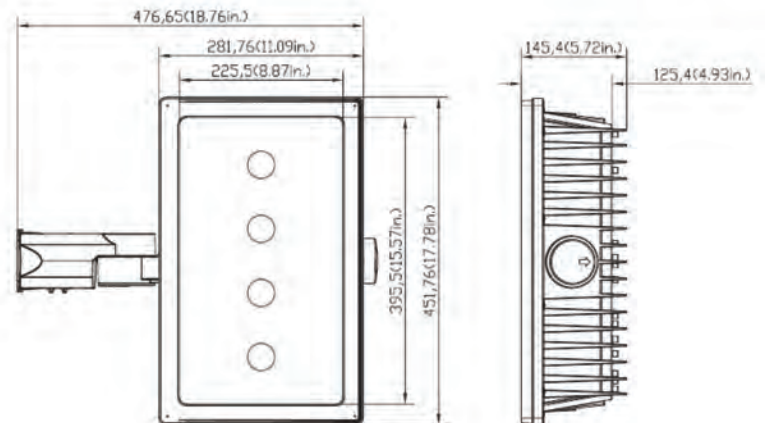

DIMENSIONS:

70W - 110W

200W

PHOTOMETRIC:

70W

110W

200W

INSTALLATION: