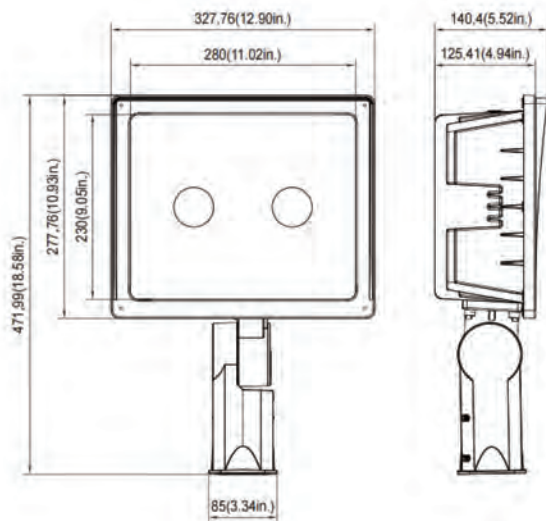

DIMENSIONS:

70W - 110W

200W

PHOTOMETRIC:

70W

110W

200W

INSTALLATION: