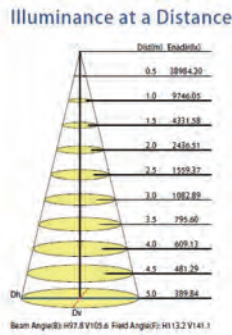

DIMENSIONS:

70W - 110W

200W

PHOTOMETRIC:

70W

110W

200W

INSTALLATION: