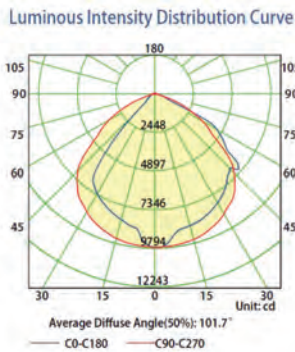

EXAMPLE : LEDFL 200W 50K 277V -SP

200W

LEDFL	200W	50K	277V	-[BLANK]	-SP	-[BLANK]
SERIES LEDFL	RATED WATTAGE 200W 200 WATT	COLOR TEMP 40K 4000KELVIN 50K 5000KELVIN	INPUT VOLTAGE BLANK 110 - 277 VAC HV -480VAC	FINISHING BLANK DARK BRONZE WH WHITE	MOUNTING -SP -SLIPFITTER MOUNTING -TM -TRUNNION MOUNTING	OPTIONS BLANK -NO PHOTOCELL -PC -TWIST LOCK PHOTOCELL

DIMENSIONS:

70W - 110W

200W

PHOTOMETRIC:

70W

110W

200W

INSTALLATION: