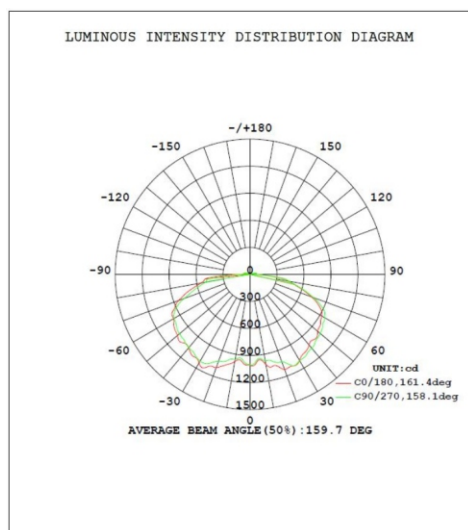

Photometry

Example:WSD-CP45W27-XXK-Z[D,W,B,S]-*[Blank,M]

WSD	CP	45W	27	XXK	Z	*
Company	Product	Power	Voltage	Color Temp	Finish	Motion sensor
	CP	45W(45W)	27	40K(4000K)	D (Dark Bronze)	M
WISDOM	Slim Canopy		AC120-277V	50K(5000K)±500K	W (White)	Motion sensor
					B (Black)	
					S (Silvery)