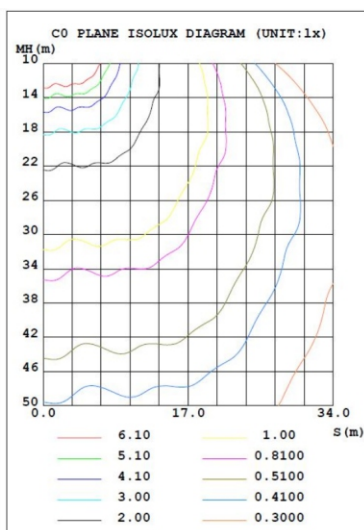

Photometry

Example:WSD-CP45W27-XXK-Z[D,W,B,S]-*[Blank,M]

WSD	CP	45W	27	XXK	Z	*
Company	Product	Power	Voltage	Color Temp	Finish	Motion sensor
	CP	45W(45W)	27	40K(4000K)	D (Dark Bronze)	M
WISDOM	Slim Canopy		AC120-277V	50K(5000K)±500K	W (White)	Motion sensor
					B (Black)	
					S (Silvery)