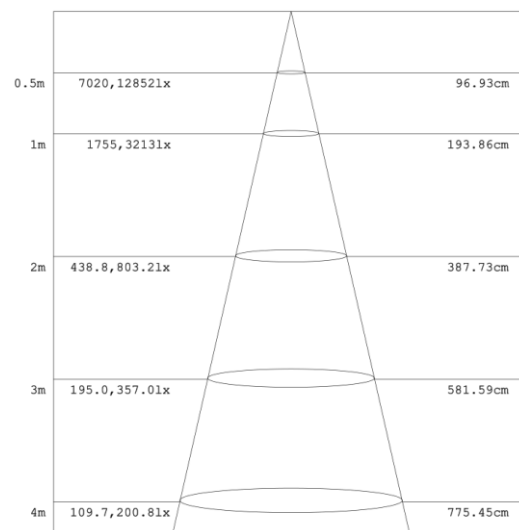

Photometry

Example:WSD-CP45W27-XXK-Z[D,W,B,S]-*[Blank,M]

WSD	CP	45W	27	XXK	Z	*
Company	Product	Power	Voltage	Color Temp	Finish	Motion sensor
	CP	45W(45W)	27	40K(4000K)	D (Dark Bronze)	M
WISDOM	Slim Canopy		AC120-277V	50K(5000K)±500K	W (White)	Motion sensor
					B (Black)	
					S (Silvery)