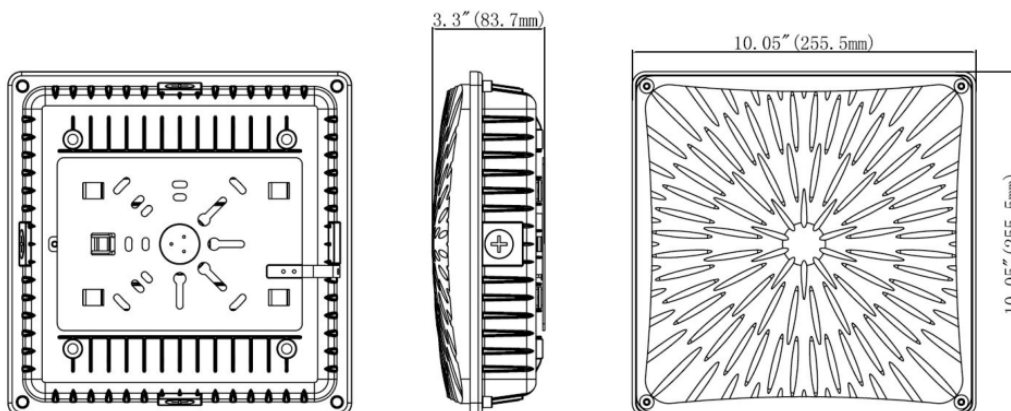

## Specifications

Unit : inch(mm)

### Structure Features

- Shell materials: Aluminum & PC.
- Finish: Dark Bronze/White
- Net weight : 2.47Kg (5.5 lbs)
- Product Size:255.5mm\*255.5mm\*83.7mm
- Carton Size:270mm\*270mm\*110mm