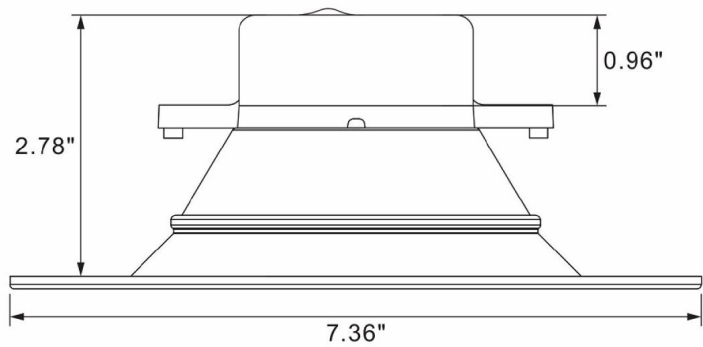

ORDERING OPTIONS:

8W 4IN - 15W 6IN

EXAMPLE: LEDRD 15W 6IN 3CT

LEDRD	15W 6IN	3CT
SERIES LEDRD	RATED WATTAGE & SIZE 8W 4IN 8 WATT, 4 INCH 15W 6IN 15 WATT, 6 INCH	COLOR TEMP 3CT TUNABLE

CCT IS TUNABLE 3000K, 4000K, 5000K

DIMENSIONS:

8W 4IN

15W 6IN