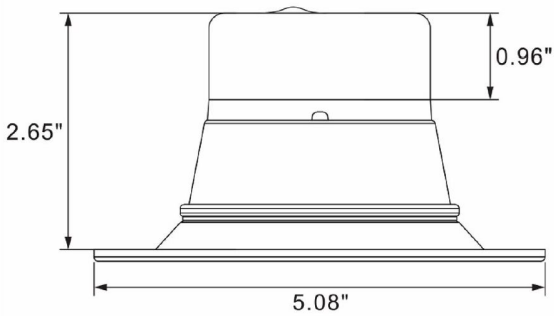

ORDERING OPTIONS:

8W 4IN - 15W 6IN

EXAMPLE: LEDRD 15W 6IN 3CT

LEDRD	15W 6IN	3CT
SERIES LEDRD	RATED WATTAGE & SIZE 8W 4IN 8 WATT, 4 INCH 15W 6IN 15 WATT, 6 INCH	COLOR TEMP 3CT TUNABLE

CCT IS TUNABLE 3000K, 4000K, 5000K

DIMENSIONS:

8W 4IN

15W 6IN