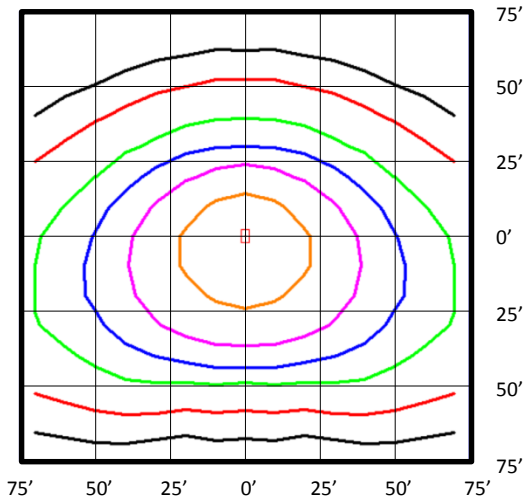

LEDMPALPRO240-4K-T3 (29,589 Lumens, Type III Distribution)

1. **Notes:**
2. Isofootcandle plots depict initial footcandles at grade.
   - Gridlines represent units of mounting height of 25 feet.

BUG Rating: B4-U0-G4

Zone	Lumens	%
FL - Front - Low (0-30)	3,329	11%
FM - Front - Medium (30-60)	9,480	32%
FH - Front - High (60-80)	5,766	19%
FVH - Front - Very High (80-90)	460	2%
Total Forward Light	19,035	64%
BL - Back - Low (0-30)	2,613	9%
BM - Back - Medium (30-60)	5,147	17%
BH - Back - High (60-80)	2,613	9%
BVH - Back - Very High (80-90)	181	1%
Total Back Light	10,554	36%
UL - Up Light - Low (90-100)	0	0%
UH - Up Light - High (100-180)	0	0%
Total Up Light	0	0%
Total Lumens	29,589	100%