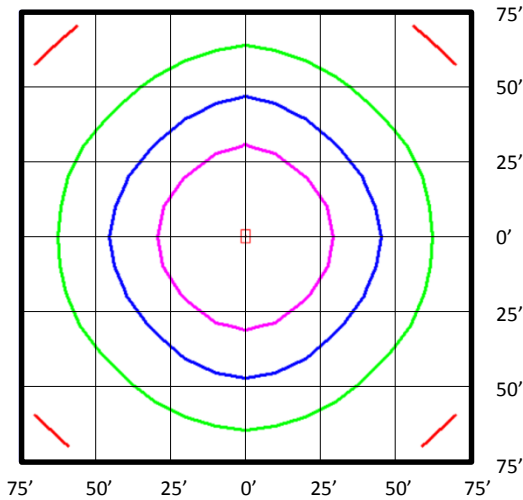

LEDMPALPRO240-280 240-280 Watt, Premium Multi-Purpose LED Area Luminaire

PHOTOMETRIC DATA – IES Roadway Distributions (continued)

LEDMPALPRO240-4K-T5 (27,944 Lumens, Type V Distribution)

Foot Candles

- 5.0
- 2.0
- 1.0
- 0.5
- 0.2
- 0.1

Luminaire Orientation:

Notes:

- Isofootcandle plots depict initial footcandles at grade.
- Gridlines represent units of mounting height of 25 feet.

BUG Rating: B3-U0-G3

Zone	Lumens	%
FL - Front - Low (0-30)	1,381	5%
FM - Front - Medium (30-60)	5,510	20%
FH - Front - High (60-80)	6,265	22%
FVH - Front - Very High (80-90)	959	3%
Total Forward Light	14,115	51%
BL - Back - Low (0-30)	1,361	5%
BM - Back - Medium (30-60)	5,353	19%
BH - Back - High (60-80)	6,116	22%
BVH - Back - Very High (80-90)	999	4%
Total Back Light	13,829	49%
UL - Up Light - Low (90-100)	0	0%
UH - Up Light - High (100-180)	0	0%
Total Up Light	0	0%
Total Lumens	27,944	100%