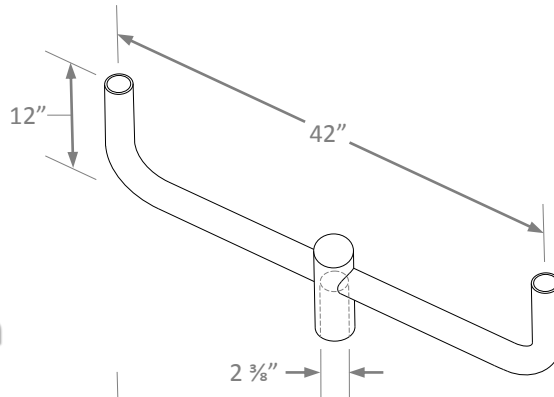

Double 180° Bullhorn Mounting Bracket

LEDMPALPRO-D180BH-80/280