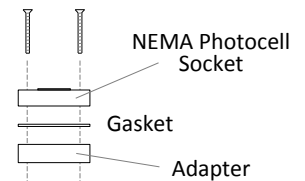

NEMA Photocell Installation Kit

(LEDMPALPRO-PCKIT-80/280)