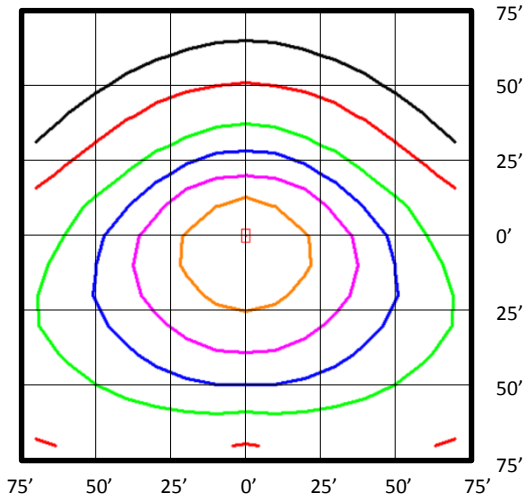

LEDMPALPRO240-4K-T4 (30,439 Lumens, Type IV Distribution)

1. **Notes:**
2. Isofootcandle plots depict initial footcandles at grade.
   - Gridlines represent units of mounting height of 25 feet.

BUG Rating: B2-U0-G3

Zone	Lumens	%
FL - Front - Low (0-30)	3,676	12%
FM - Front - Medium (30-60)	9,633	32%
FH - Front - High (60-80)	6,996	23%
FVH - Front - Very High (80-90)	937	3%
Total Forward Light	21,242	70%
BL - Back - Low (0-30)	2,566	8%
BM - Back - Medium (30-60)	4,215	14%
BH - Back - High (60-80)	2,185	7%
BVH - Back - Very High (80-90)	232	1%
Total Back Light	9,197	30%
UL - Up Light - Low (90-100)	0	0%
UH - Up Light - High (100-180)	0	0%
Total Up Light	0	0%
Total Lumens	30,439	100%