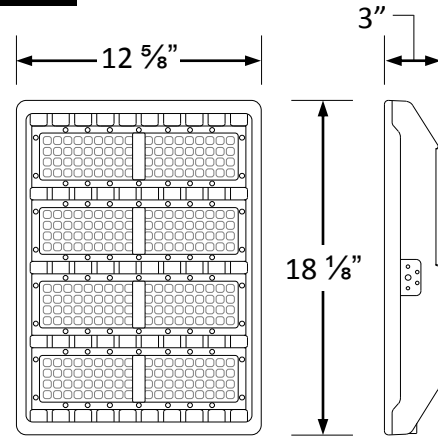

## FEATURES

- Available in 4000k (neutral white) and 5000k (cool white) color temperatures.\*
- Long-life LEDs provide 372,000 hours of operation with at least 70% of initial lumen output ( $L_{70}$ ).\*\*
- Available models provide from 27,944 to 36,542 lumens, and from 117 to 131 lumens per watt (LPW).\*
- IES roadway photometric distributions include types II-V.
- NEMA floodlight distributions include very narrow (3H x 3V), medium narrow (4H x 4V), medium wide (5H x 5V) & very wide (7H x 7V).
- Universal 120-277 AC voltage (50-60Hz) is standard.
- 0-10vdc dimming capability is standard.
- Power factor > 0.90.
- Total harmonic distortion < 20%.
- Color rendering index > 80.
- Optional glare shields (full & half) & wire guards are available.
- Optional NEMA photocell installation kit provides watertight photocell attachment to driver enclosure clover.
- Die cast aluminum housing with durable, dark bronze powder coat finish—at least 2 mils thick on all surfaces—and a heat-resistant polycarbonate lens.
- Driver enclosure is sealed with a water-tight, silicon rubber gasket.
- Effective projected areas (EPA's) are:
  - Front = 0.32 square feet
  - Side = 0.45 square feet
  - Face = 1.91 square feet
- Easy installation in new construction or retrofit applications.

## DIMENSIONS

Weight: 11.7 lbs. (240W) & 11.9 lbs. (280W)