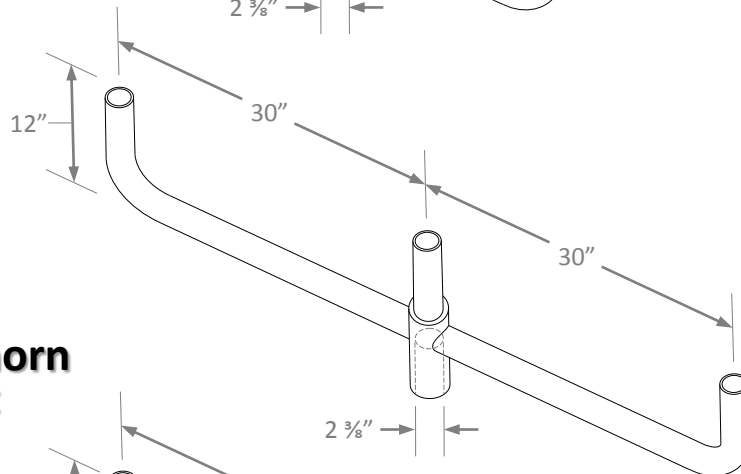

Triple 180° Bullhorn Mounting Bracket

LEDMPALPRO-T180BH-80/280