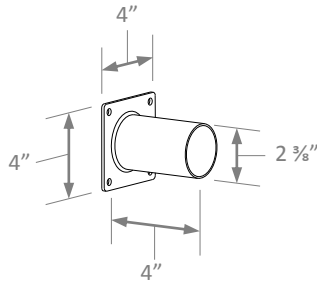

LEDMPALPRO240-280 240-280 Watt, Premium Multi-Purpose LED Area Luminaire

MOUNTING ACCESSORIES

Wall Mount Bracket

LEDMPALPRO-WMB-80/280