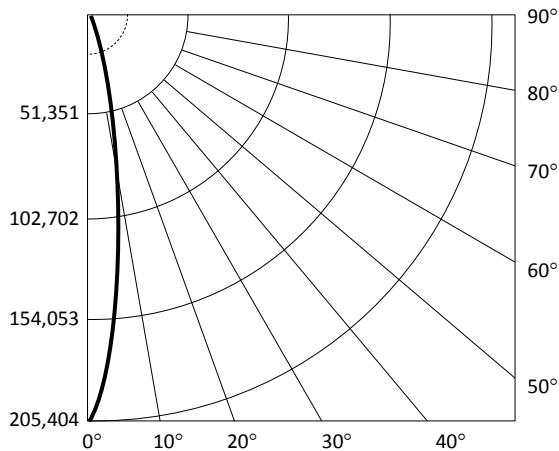

PHOTOMETRIC DATA – NEMA Floodlight Distributions

LEDMPALPRO240-4K-VN (31,106 Lumens, Very Narrow)

Maximum Candela = 205,404

- Horizontal
- - - Vertical

NEMA Floodlight Data

Field Angles:

- Horizontal 36°
- Vertical 38°

NEMA Type:

- Horizontal 3H
- Vertical 3V

Luminaire Orientation:

LEDMPALPRO240-4K-MN (31,071 Lumens, Medium Narrow)