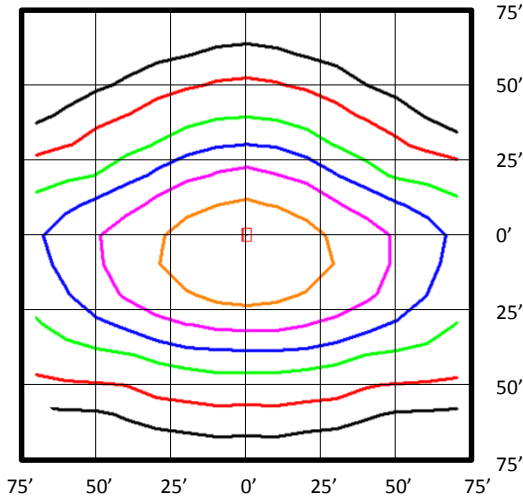

LEDMPALPRO240-280 240-280 Watt, Premium Multi-Purpose LED Area Luminaire

PHOTOMETRIC DATA – IES Roadway Distributions

LEDMPALPRO240-4K-T2 (30,714 Lumens, Type II Distribution)

1. **Notes:**
2. Isofootcandle plots depict initial footcandles at grade.
   - Gridlines represent units of mounting height of 25 feet.

BUG Rating: B4-U0-G4

Zone	Lumens	%
FL - Front - Low (0-30)	3,643	12%
FM - Front - Medium (30-60)	10,507	34%
FH - Front - High (60-80)	5,495	18%
FVH - Front - Very High (80-90)	419	1%
Total Forward Light	20,063	65%
BL - Back - Low (0-30)	2,421	8%
BM - Back - Medium (30-60)	5,020	16%
BH - Back - High (60-80)	2,955	10%
BVH - Back - Very High (80-90)	255	1%
Total Back Light	10,651	35%
UL - Up Light - Low (90-100)	0	0%
UH - Up Light - High (100-180)	0	0%
Total Up Light	0	0%
Total Lumens	30,714	100%