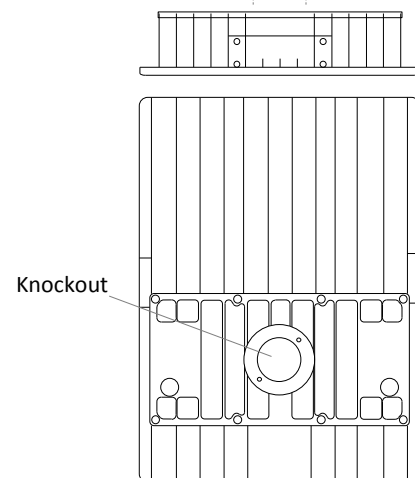

NEMA Photocell Installation Kit

(LEDMPALPRO-PCKIT-80/280)