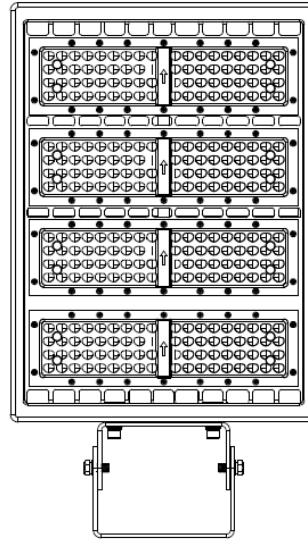

LEDMPALPRO240-280 240-280 Watt, Premium Multi-Purpose LED Area Luminaire

MOUNTING ACCESSORIES

Yoke Mount

LEDMPALPRO-YK-240/280

Trunnion Mount

LEDMPALPRO-TR-80/280