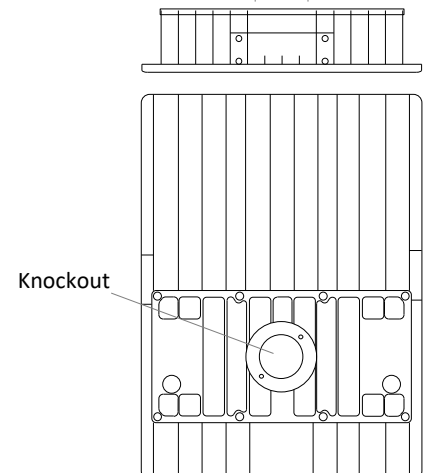

NEMA Photocell Installation Kit (LEDMPALPRO-PCKIT-80/280)