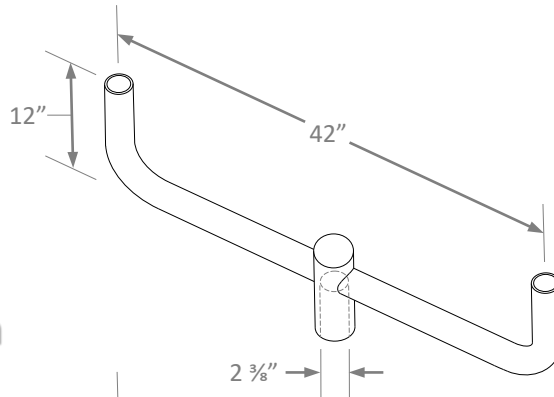

Double 180° Bullhorn Mounting Bracket

LEDMPALPRO-D180BH-80/280