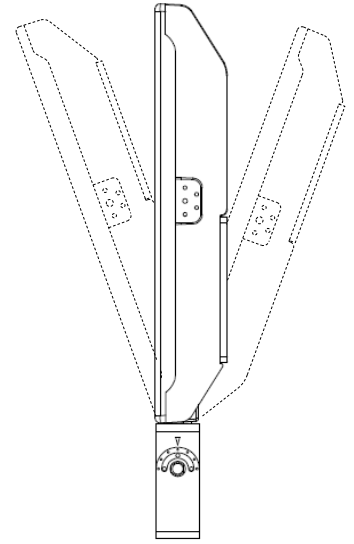

LEDMPALPRO240-280 240-280 Watt, Premium Multi-Purpose LED Area Luminaire

MOUNTING ACCESSORIES

Yoke Mount

LEDMPALPRO-YK-240/280

Trunnion Mount

LEDMPALPRO-TR-80/280