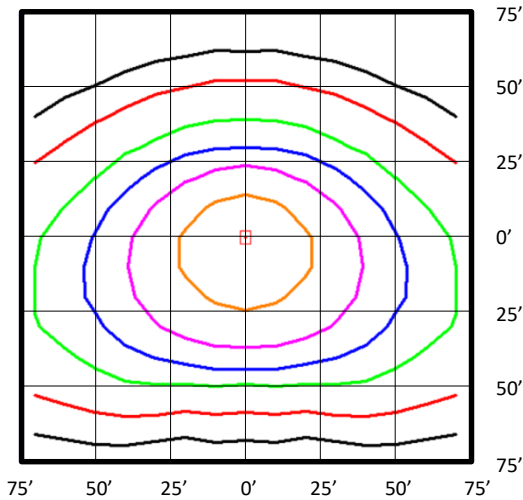

LEDMPALPRO240-4K-T3 (29,589 Lumens, Type III Distribution)

1. **Notes:**
2. Isofootcandle plots depict initial footcandles at grade.
   - Gridlines represent units of mounting height of 25 feet.

BUG Rating: B4-U0-G4

Zone	Lumens	%
FL - Front - Low (0-30)	3,329	11%
FM - Front - Medium (30-60)	9,480	32%
FH - Front - High (60-80)	5,766	19%
FVH - Front - Very High (80-90)	460	2%
Total Forward Light	19,035	64%
BL - Back - Low (0-30)	2,613	9%
BM - Back - Medium (30-60)	5,147	17%
BH - Back - High (60-80)	2,613	9%
BVH - Back - Very High (80-90)	181	1%
Total Back Light	10,554	36%
UL - Up Light - Low (90-100)	0	0%
UH - Up Light - High (100-180)	0	0%
Total Up Light	0	0%
Total Lumens	29,589	100%