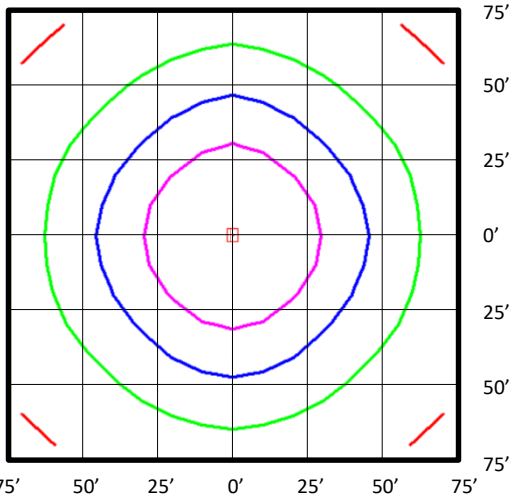

LEDMPALPRO240-280 240-280 Watt, Premium Multi-Purpose LED Area Luminaire

PHOTOMETRIC DATA – IES Roadway Distributions (continued)

LEDMPALPRO240-4K-T5 (27,944 Lumens, Type V Distribution)

Foot Candles

- 5.0
- 2.0
- 1.0
- 0.5
- 0.2
- 0.1

Luminaire Orientation:

Notes:

- Isofootcandle plots depict initial footcandles at grade.
- Gridlines represent units of mounting height of 25 feet.

BUG Rating: B3-U0-G3

Zone	Lumens	%
FL - Front - Low (0-30)	1,381	5%
FM - Front - Medium (30-60)	5,510	20%
FH - Front - High (60-80)	6,265	22%
FVH - Front - Very High (80-90)	959	3%
Total Forward Light	14,115	51%
BL - Back - Low (0-30)	1,361	5%
BM - Back - Medium (30-60)	5,353	19%
BH - Back - High (60-80)	6,116	22%
BVH - Back - Very High (80-90)	999	4%
Total Back Light	13,829	49%
UL - Up Light - Low (90-100)	0	0%
UH - Up Light - High (100-180)	0	0%
Total Up Light	0	0%
Total Lumens	27,944	100%