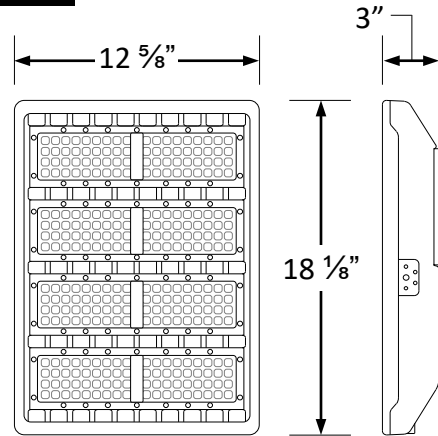

## FEATURES

- Available in 4000k (neutral white) and 5000k (cool white) color temperatures.\*
- Long-life LEDs provide 372,000 hours of operation with at least 70% of initial lumen output ( $L_{70}$ ).\*\*
- Available models provide from 27,944 to 36,542 lumens, and from 117 to 131 lumens per watt (LPW).\*
- IES roadway photometric distributions include types II-V.
- NEMA floodlight distributions include very narrow (3H x 3V), medium narrow (4H x 4V), medium wide (5H x 5V) & very wide (7H x 7V).
- Universal 120-277 AC voltage (50-60Hz) is standard.
- 0-10vdc dimming capability is standard.
- Power factor > 0.90.
- Total harmonic distortion < 20%.
- Color rendering index > 80.
- Optional glare shields (full & half) & wire guards are available.
- Optional NEMA photocell installation kit provides watertight photocell attachment to driver enclosure clover.
- Die cast aluminum housing with durable, dark bronze powder coat finish—at least 2 mils thick on all surfaces—and a heat-resistant polycarbonate lens.
- Driver enclosure is sealed with a water-tight, silicon rubber gasket.
- Effective projected areas (EPA's) are:
  - Front = 0.32 square feet
  - Side = 0.45 square feet
  - Face = 1.91 square feet
- Easy installation in new construction or retrofit applications.

## DIMENSIONS

Weight: 11.7 lbs. (240W) & 11.9 lbs. (280W)