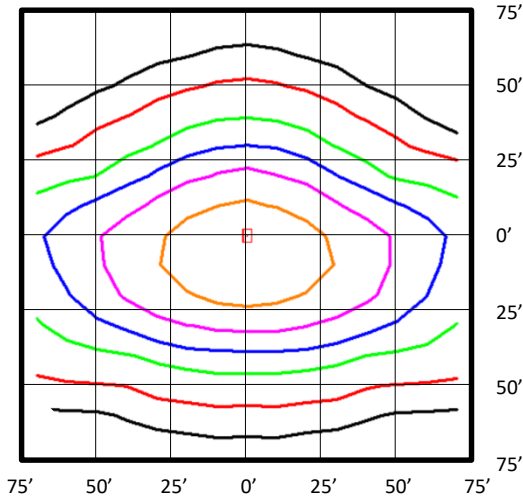

LEDMPALPRO240-280 240-280 Watt, Premium Multi-Purpose LED Area Luminaire

PHOTOMETRIC DATA – IES Roadway Distributions

LEDMPALPRO240-4K-T2 (30,714 Lumens, Type II Distribution)

1. **Notes:**
2. Isofootcandle plots depict initial footcandles at grade.
   - Gridlines represent units of mounting height of 25 feet.

BUG Rating: B4-U0-G4

Zone	Lumens	%
FL - Front - Low (0-30)	3,643	12%
FM - Front - Medium (30-60)	10,507	34%
FH - Front - High (60-80)	5,495	18%
FVH - Front - Very High (80-90)	419	1%
Total Forward Light	20,063	65%
BL - Back - Low (0-30)	2,421	8%
BM - Back - Medium (30-60)	5,020	16%
BH - Back - High (60-80)	2,955	10%
BVH - Back - Very High (80-90)	255	1%
Total Back Light	10,651	35%
UL - Up Light - Low (90-100)	0	0%
UH - Up Light - High (100-180)	0	0%
Total Up Light	0	0%
Total Lumens	30,714	100%