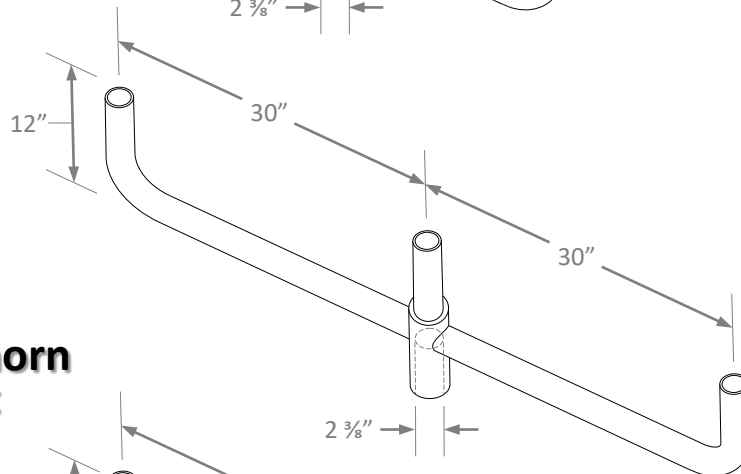

Triple 180° Bullhorn Mounting Bracket

LEDMPALPRO-T180BH-80/280