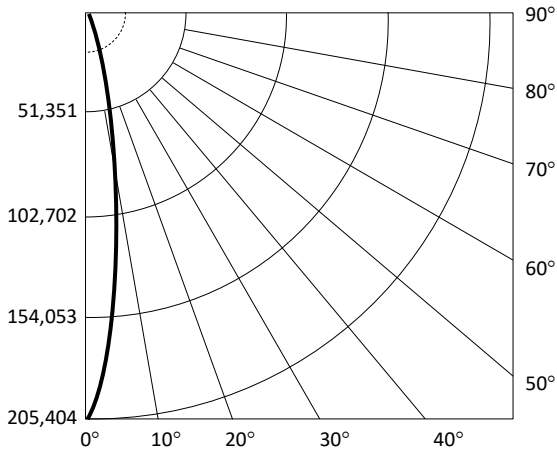

PHOTOMETRIC DATA – NEMA Floodlight Distributions

LEDMPALPRO240-4K-VN (31,106 Lumens, Very Narrow)

Maximum Candela = 205,404

- Horizontal
- - - Vertical

NEMA Floodlight Data

Field Angles:

- Horizontal 36°
- Vertical 38°

NEMA Type:

- Horizontal 3H
- Vertical 3V

Luminaire Orientation:

LEDMPALPRO240-4K-MN (31,071 Lumens, Medium Narrow)