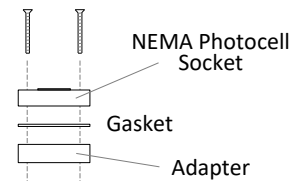

NEMA Photocell Installation Kit (LEDMPALPRO-PCKIT-80/280)