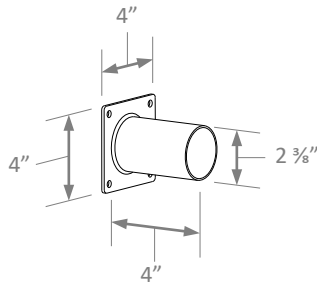

LEDMPALPRO240-280 240-280 Watt, Premium Multi-Purpose LED Area Luminaire

MOUNTING ACCESSORIES

Wall Mount Bracket

LEDMPALPRO-WMB-80/280