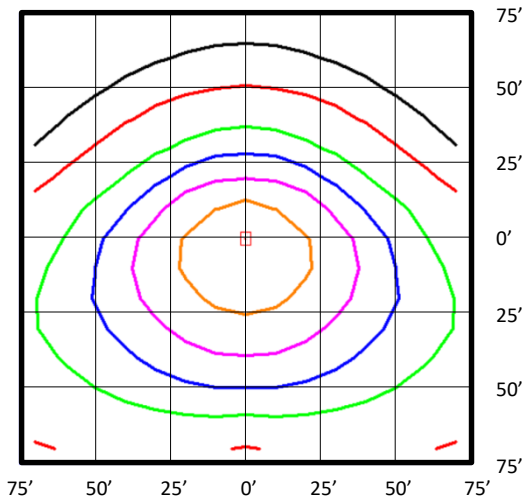

LEDMPALPRO240-4K-T4 (30,439 Lumens, Type IV Distribution)

1. **Notes:**
2. Isofootcandle plots depict initial footcandles at grade.
   - Gridlines represent units of mounting height of 25 feet.

BUG Rating: B2-U0-G3

Zone	Lumens	%
FL - Front - Low (0-30)	3,676	12%
FM - Front - Medium (30-60)	9,633	32%
FH - Front - High (60-80)	6,996	23%
FVH - Front - Very High (80-90)	937	3%
Total Forward Light	21,242	70%
BL - Back - Low (0-30)	2,566	8%
BM - Back - Medium (30-60)	4,215	14%
BH - Back - High (60-80)	2,185	7%
BVH - Back - Very High (80-90)	232	1%
Total Back Light	9,197	30%
UL - Up Light - Low (90-100)	0	0%
UH - Up Light - High (100-180)	0	0%
Total Up Light	0	0%
Total Lumens	30,439	100%