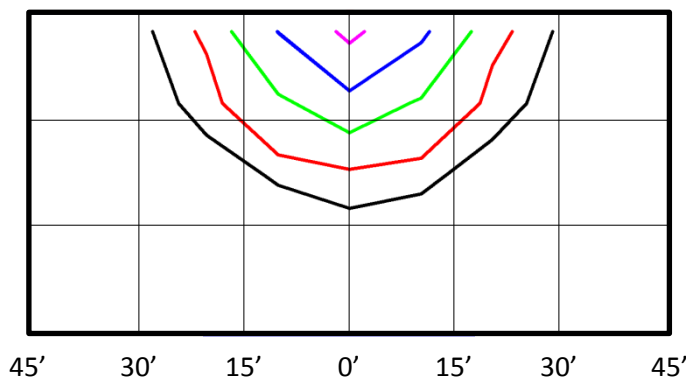

DIMENSIONS

Weight: 2.4 lb.

ORDERING INFORMATION

Model	Color Temperature	Luminaire Lumens	Luminaire Watts	Lumens Per Watt
LEDWPCA12W-3K	3000k	1,211	12	101
LEDWPCA12W-4K	4000k	1,285	12	107
LEDWPCA12W-5K	5000k	1,321	12	110

LEDWPCA12W 12 Watt Adjustable Full Cutoff LED Area Light

ELECTRICAL

Model	Color Temperature	CRI ¹	Luminaire Lumens	Luminaire Watts	Lumens Per Watt	Input Voltage ²	Input Current (A)			Power Factor	THD ³	L ₇₀ Hours ⁴
							120V	240V	277V			
LEDWPCA12W-3K	3000k	> 80	1,211	12	101	120-277	0.10	0.05	0.04	> 90%	< 20%	69,000
LEDWPCA12W-4K	4000k	> 80	1,285	12	107	120-277	0.10	0.05	0.04	> 90%	< 20%	69,000
LEDWPCA12W-5K	5000k	> 80	1,321	12	110	120-277	0.10	0.05	0.04	> 90%	< 20%	69,000

¹ Color rendering index.

² All 50-60Hz.

³ Total harmonic distortion.

⁴ L₇₀ refers to the number of hours at which lumen output declines to 70% of the initial level. L₇₀ hours are IES TM-21-11 calculated hours.

PHOTOMETRIC DATA

LEDWPCA12W-5K (1,321 Lumens)

BUG Rating: B1-U0-G0

Zone	Lumens	%
FL - Front - Low (0-30)	229	17%
FM - Front - Medium (30-60)	373	28%
FH - Front - High (60-80)	89	7%
FVH - Front - Very High (80-90)	4	0%
Total Forward Light	696	53%
BL - Back - Low (0-30)	212	16%
BM - Back - Medium (30-60)	322	24%
BH - Back - High (60-80)	82	6%
BVH - Back - Very High (80-90)	8	1%
Total Back Light	625	47%
UL - Up Light - Low (90-100)	0	0%
UH - Up Light - High (100-180)	0	0%
Total Up Light	0	0%
Total Lumens	1,321	100%