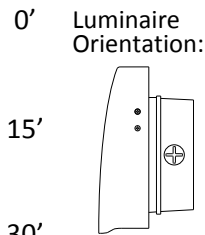

LEDWPCA12W 12 Watt Adjustable Full Cutoff LED Area Light

ELECTRICAL

Model	Color Temperature	CRI¹	Luminaire Lumens	Luminaire Watts	Lumens Per Watt	Input Voltage²	Input Current (A)			Power Factor	THD³	L₇₀ Hours⁴
							120V	240V	277V			
LEDWPCA12W-3K	3000k	> 80	1,211	12	101	120-277	0.10	0.05	0.04	> 90%	< 20%	69,000
LEDWPCA12W-4K	4000k	> 80	1,285	12	107	120-277	0.10	0.05	0.04	> 90%	< 20%	69,000
LEDWPCA12W-5K	5000k	> 80	1,321	12	110	120-277	0.10	0.05	0.04	> 90%	< 20%	69,000

¹ Color rendering index.

² All 50-60Hz.

³ Total harmonic distortion.

⁴ L₇₀ refers to the number of hours at which lumen output declines to 70% of the initial level. L₇₀ hours are IES TM-21-11 calculated hours.

PHOTOMETRIC DATA

LEDWPCA12W-5K (1,321 Lumens)

BUG Rating: B1-U0-G0

Zone	Lumens	%
FL - Front - Low (0-30)	229	17%
FM - Front - Medium (30-60)	373	28%
FH - Front - High (60-80)	89	7%
FVH - Front - Very High (80-90)	4	0%
Total Forward Light	696	53%
BL - Back - Low (0-30)	212	16%
BM - Back - Medium (30-60)	322	24%
BH - Back - High (60-80)	82	6%
BVH - Back - Very High (80-90)	8	1%
Total Back Light	625	47%
UL - Up Light - Low (90-100)	0	0%
UH - Up Light - High (100-180)	0	0%
Total Up Light	0	0%
Total Lumens	1,321	100%

Foot Candles

- 5.0
- 2.0
- 1.0
- 0.5
- 0.2
- 0.1

Notes:

- Isofootcandle plots depict initial footcandles at grade.
- Gridlines represent units of mounting height of 15 feet.