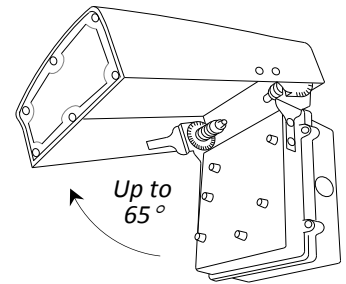

LEDWPCA12W 12 Watt Adjustable Full Cutoff LED Area Light

Project:	
Type:	
Catalog #:	

STANDARD

The LEDWPCA series is a contemporary, commercial-grade area luminaire. It features a heavy-duty, spring-loaded hinge, which provides the flexibility of focusing light near the mounting surface or projecting light forward. With a die cast aluminum housing and a polycarbonate lens, the LEDWPCA series will stand up to many years of punishing environmental conditions. High-efficacy, long-life LEDs provide both energy and maintenance cost savings compared to traditional, HID area lights.

FEATURES

- Available in 3000k (warm white), 4000k (neutral white) and 5000k (cool white) color temperatures.*
- Long-life LEDs provide 69,000 hours of operation with at least 70% of initial lumen output (L_{70}).**
- Delivers 1,211 lumens & 101 lumens per watt (LPW) at 3000k; 1,285 lumens & 107 LPW at 4000k; and 1,321 lumens & 110 LPW at 5000k.*
- Heavy-duty, spring-loaded hinge provides the flexibility of focusing light near the mounting surface or projecting light forward.
- Universal 120-277 AC voltage (50-60Hz) is standard.
- Watertight, compression-type electrical connectors prevent moisture intrusion.
- Power factor > 0.90.
- Total harmonic distortion < 20%.
- Color rendering index > 80.
- Die cast aluminum housing with durable, dark bronze, powder coat paint.
- Durable, UV-resistant polycarbonate lens.
- Removable, threaded plugs for side attachment of 1/2" rigid electrical conduit, or for button photocells.
- Easy installation in new construction or retrofit.

* Contact factory for other color temperatures and lumen packages.
** L_{70} hours are IES TM-21-11 calculated hours.

WARRANTY & LISTINGS