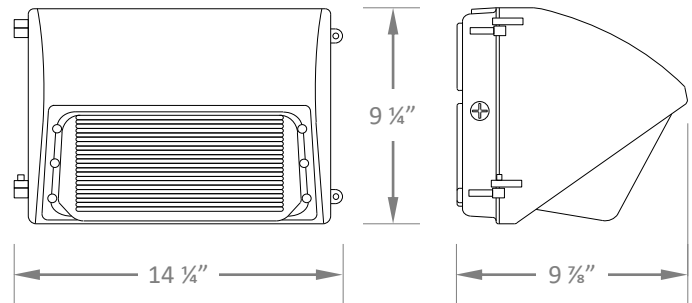

FEATURES

- Available in 4000k (neutral white) and 5000k (cool white) color temperatures.*
- Long-life LEDs provide 141,000 hours of operation with at least 70% of initial lumen output (L₇₀).
- LEDWP35SN-PRM provides 4,632 lumens & 129 lumens per watt (LPW) at 4000k; or 4,726 lumens & 131 LPW at 5000k.*
- LEDWP55SN-PRM provides 7,588 lumens & 133 LPW at 4000k; or 7,728 lumens & 136 LPW at 5000k.*
- LEDWP80SN-PRM provides 9,486 lumens & 123 LPW at 4000k; or 9,680 lumens & 126 LPW at 5000k.*
- LEDWP100SN-PRM provides 13,065 lumens & 129 LPW at 4000k; or 13,295 lumens & 132 LPW at 5000k.*
- LEDWP120SN-PRM provides 15,523 lumens & 130 LPW at 4000k; or 15,787 lumens & 133 LPW at 5000k.*
- Uniform illumination with no visible LED pixilation.
- Universal 120-277 AC voltage (50-60Hz) is standard.
- Power factor > 0.90.
- Total harmonic distortion < 20%.
- Color rendering index > 80.
- Die cast aluminum housing with dark bronze, powder coat paint.
- Polycarbonate lens with seamless, silicone gasket to prevent leaks. Polycarbonate has F1 rating to avoid discoloration.
- Internal bubble level facilitates level installation.
- Easy installation in new construction or retrofit.

DIMENSIONS

	40W	60W	80W	100W	120W
Weight (lbs.)	7.0	7.3	8.0	8.3	8.3

ORDERING INFORMATION

Model	Color Temperature	Luminaire Lumens	Luminaire Watts	Lumens Per Watt
LEDWP35SN	4K-PRM = 4000k	4,632	36	129
	5K-PRM = 5000k	4,726	36	131
LEDWP55SN	4K-PRM = 4000k	7,588	57	133
	5K-PRM = 5000k	7,728	57	136
LEDWP80SN	4K-PRM = 4000k	9,486	77	123
	5K-PRM = 5000k	9,680	77	126
LEDWP100SN	4K-PRM = 4000k	13,065	101	129
	5K-PRM = 5000k	13,295	101	132
LEDWP120SN	4K-PRM = 4000k	15,523	119	130
	5K-PRM = 5000k	15,787	119	133