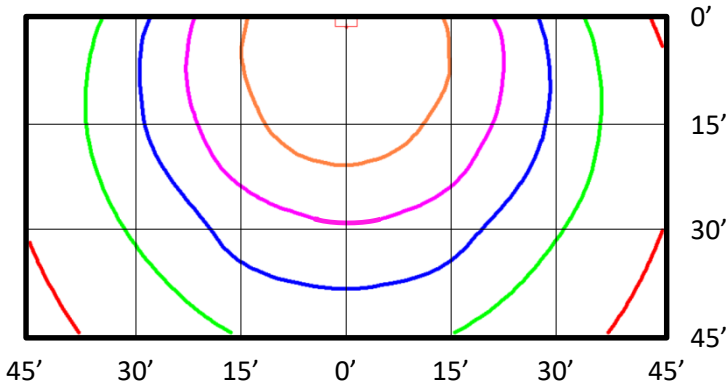

LEDWPSN-PRM 35-120 Watt LED Wall Packs

ELECTRICAL

Model	Color Temperature	CRI₁	Luminaire Lumens	Luminaire Watts	Lumens Per Watt	Input Voltage²	Input Current (A)			Power Factor	THD³	L₇₀ Hours⁴
							120V	240V	277V			
LEDWP35SN-4K-PRM	4000k	> 80	4,632	36	129	120-277	0.30	0.15	0.13	> 90%	< 20%	141,000
LEDWP35SN-5K-PRM	5000k	> 80	4,726	36	131	120-277	0.30	0.15	0.13	> 90%	< 20%	141,000
LEDWP55SN-4K-PRM	4000k	> 80	7,588	57	133	120-277	0.48	0.24	0.21	> 90%	< 20%	141,000
LEDWP55SN-5K-PRM	5000k	> 80	7,728	57	136	120-277	0.48	0.24	0.21	> 90%	< 20%	141,000
LEDWP80SN-4K-PRM	4000k	> 80	9,486	77	123	120-277	0.64	0.32	0.28	> 90%	< 20%	141,000
LEDWP80SN-5K-PRM	5000k	> 80	9,680	77	126	120-277	0.64	0.32	0.28	> 90%	< 20%	141,000
LEDWP100SN-4K-PRM	4000k	> 80	13,065	101	129	120-277	0.84	0.42	0.36	> 90%	< 20%	141,000
LEDWP100SN-5K-PRM	5000k	> 80	13,295	101	132	120-277	0.84	0.42	0.36	> 90%	< 20%	141,000
LEDWP120SN-4K-PRM	4000k	> 80	15,523	119	130	120-277	0.99	0.50	0.43	> 90%	< 20%	141,000
LEDWP120SN-5K-PRM	5000k	> 80	15,787	119	133	120-277	0.99	0.50	0.43	> 90%	< 20%	141,000

¹ Color rendering index.

² All 50-60Hz.

³ Total harmonic distortion.

⁴ L₇₀ refers to the number of hours at which lumen output declines to 70% of the initial level. L₇₀ hours are IES TM-21-11 calculated hours.

PHOTOMETRIC DATA

LEDWP120SN-5K-PRM (15,787 Lumens)

Notes:

- Isofootcandle plots depict initial footcandles at grade.
- Gridlines represent units of mounting height of 15 feet.

Foot Candles

BUG Rating: B3-U4-G5

Zone	Lumens	%
FL - Front - Low (0-30)	1,959	12%
FM - Front - Medium (30-60)	4,728	30%
FH - Front - High (60-80)	2,963	19%
FVH - Front - Very High (80-90)	953	6%
Total Forward Light	10,603	67%
BL - Back - Low (0-30)	1,577	10%
BM - Back - Medium (30-60)	1,907	12%
BH - Back - High (60-80)	482	3%
BVH - Back - Very High (80-90)	74	0%
Total Back Light	4,041	26%
UL - Up Light - Low (90-100)	594	4%
UH - Up Light - High (100-180)	549	3%
Total Up Light	1,143	7%
Total Lumens	15,787	100%